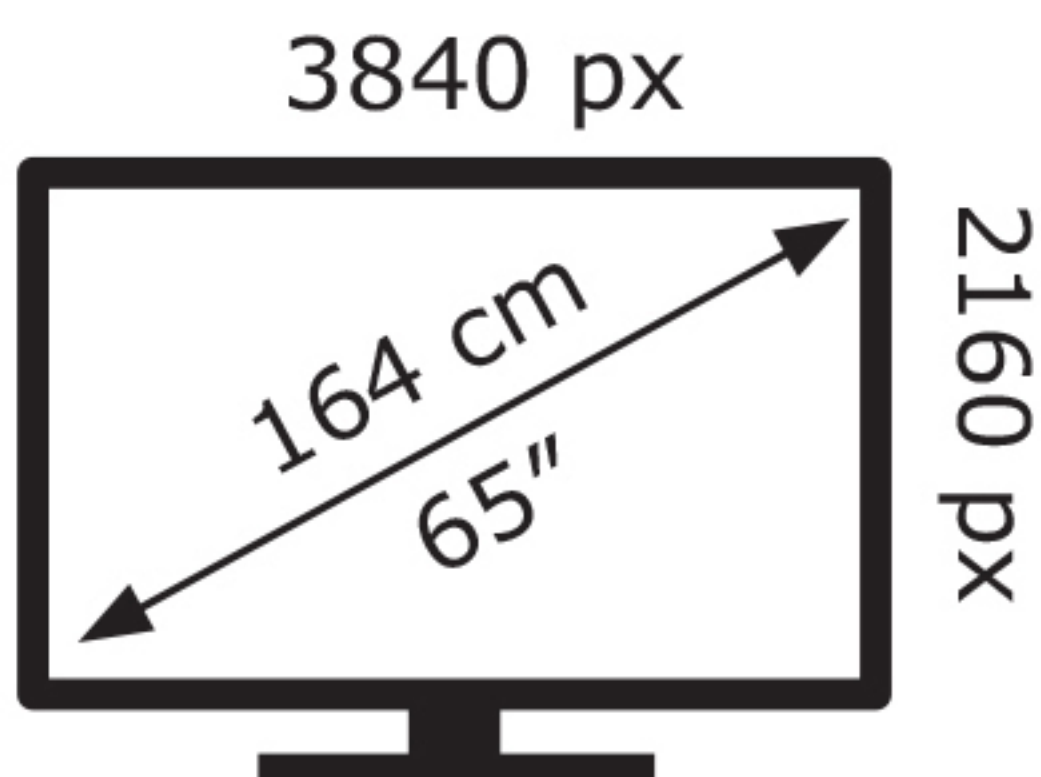

ENERGY

SHARP

4T-C65EQx

136 kWh/1000h

ABCDEF**G**

251 kWh/1000h

2019/2013